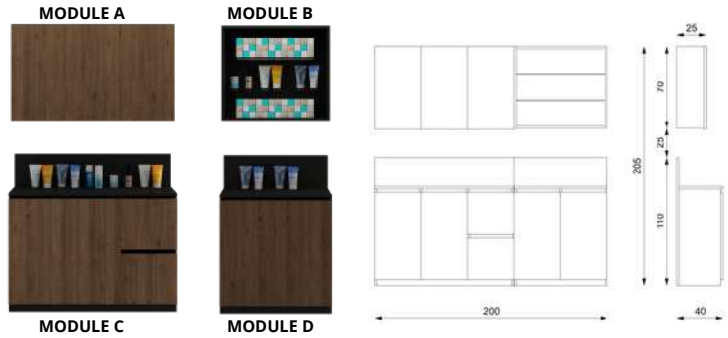

LABO

L:65xP:130xH:101cm