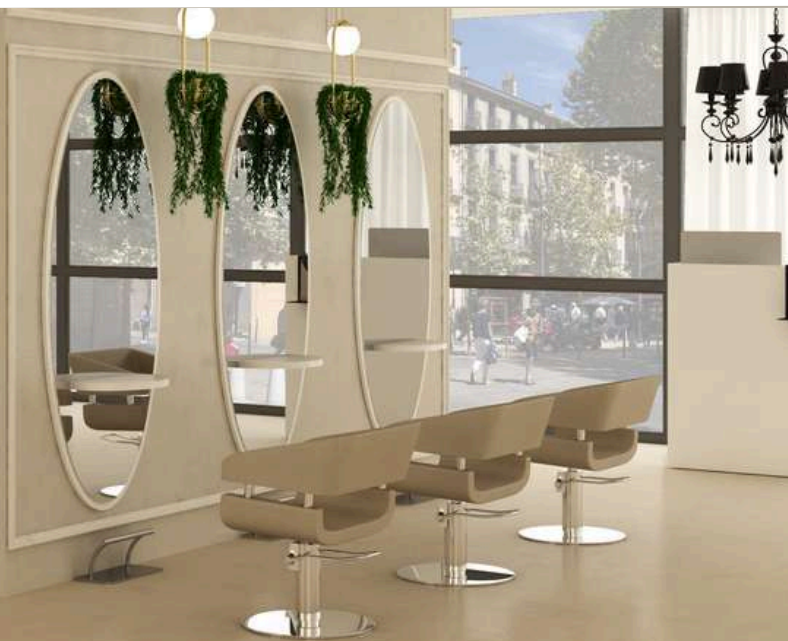

PERFECT

L:210xH:235cm

ROUND MIRROR FOR 2 PLACES, WITH LIGHTING, FOOTREST NOT INCLUDED, MATT WHITE SHELF.

art.4116

~~4.498 €~~

2.999 €

FOOTREST

art.7300

~~195 €~~

146€

MATT WHITE STRUCTURE AND SHELF, WITHOUT LIGHTING, FOOTREST NOT INCLUDED.

art.4026

~~1.497 €~~

998 €

FOOTREST

art.7330

~~115 €~~

86 €

OTHER COLORS **+185 €**

Bardolino Rovere Nero Tartufo

OVAL

L:81xH:213cm