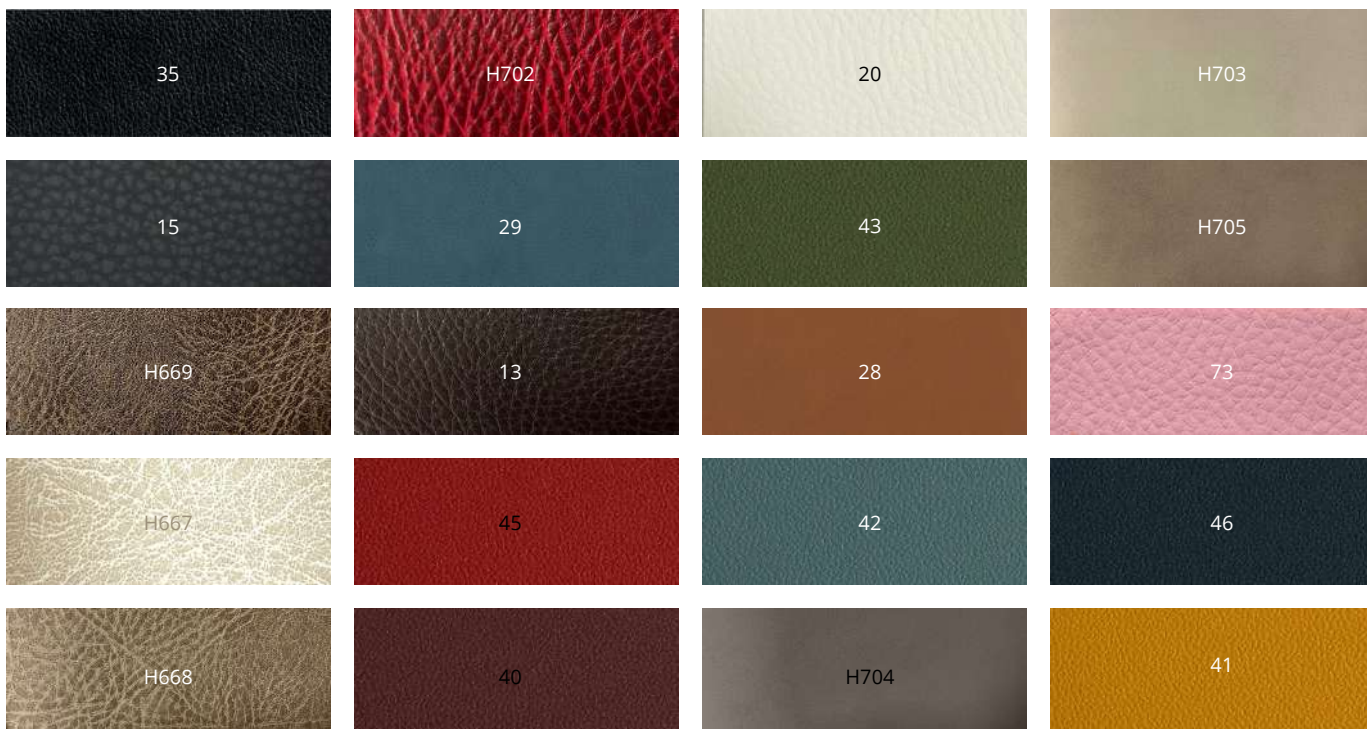

L:35xP:33xH:60cm

WALL UNIT. STRUCTURE IN MELAMINE IN THE
 COLORS SHOWN

art.4225
~~590 €~~
494 €

Bianco Bardolino Rovere Nero Tartufo

VORTICE

DRYER HOLDER **art.7250**
~~39 €~~
29 €

SKAI

MELAMINE