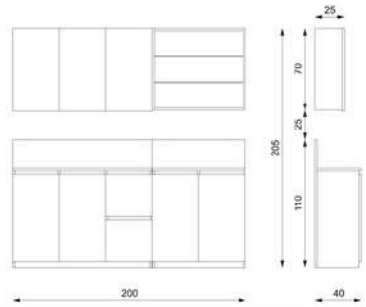

Struttura nero opaco, sportelli nei colori indicati, l:120cm.

art.9378/A

~~1.493 €~~

995 €

L:80CM

art.9378/B

~~1.165 €~~

655 €

L:120CM

art.9378/C

~~2.213 €~~

1.475 €

L:80CM

art.9378/D

~~1.380 €~~

920 €

Lavandino in inox ~~+375€~~ **+250 €**