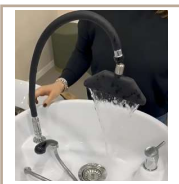

Waterfall with direct delivery

~~420 €~~
279 €