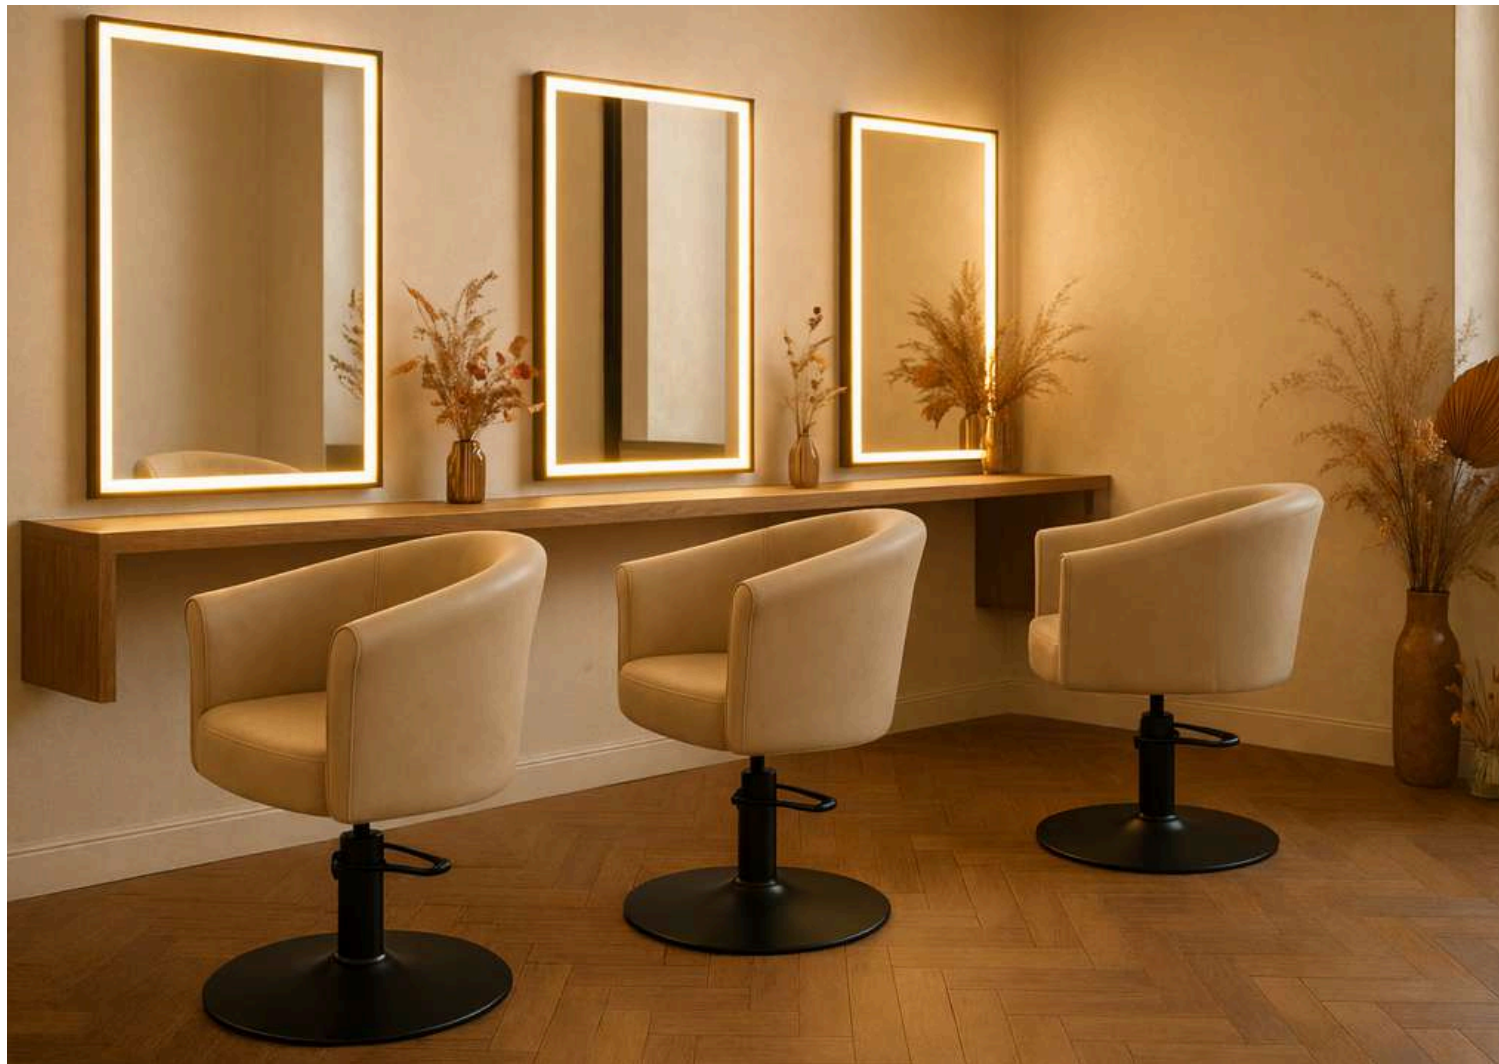

Heating

~~1.422 €~~
948 €

Shirodhara system

~~725 €~~
485 €

Quick steam connection with direct outlet into the sink

~~368 €~~
245 €

NOUVELLE EPOQUE

L:65xP:56xH:80cm