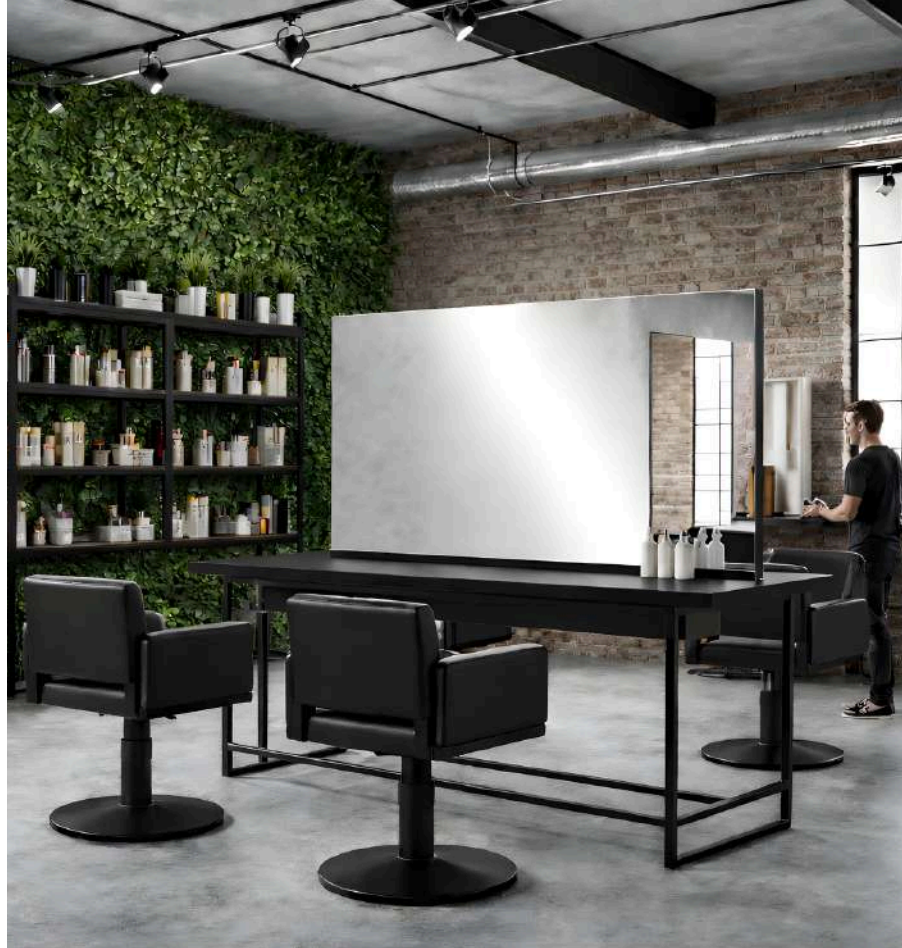

INDUSTRIAL+

L:200xP:60xH:170cm