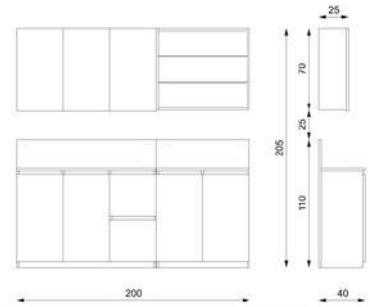

LABO

Matt black structure, doors in the colours shown, length: 120cm.

art.9378/A

~~1.493 €~~

995 €

L:80CM

art.9378/B

~~1.165 €~~

655 €

L:120CM

art.9378/C

~~2.213 €~~

1.475 €

L:80CM

art.9378/D

~~1.380 €~~

920 €

inox sink

~~+375 €~~ **+250 €**